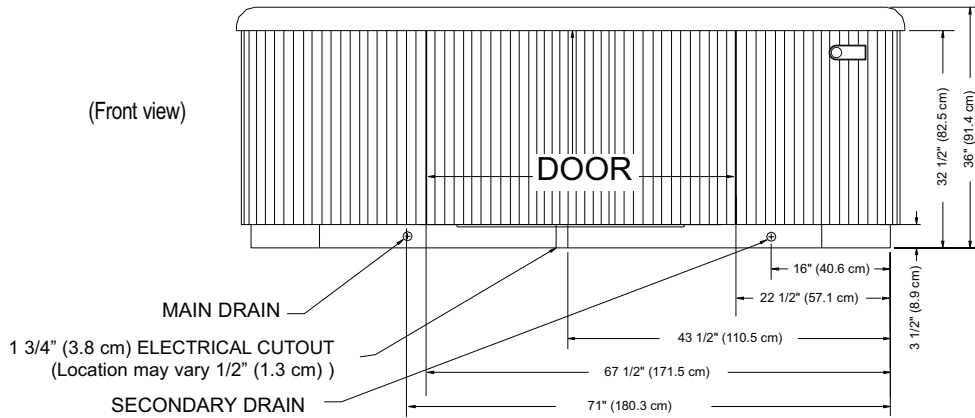

Envoy® (Model KK)

Dimensions

NOTE: All dimensions are approximate; measure your spa before making critical design or pathway decisions.

- 15 Leveling Points (place shims approx. 18" in from edge, then center middle shims).