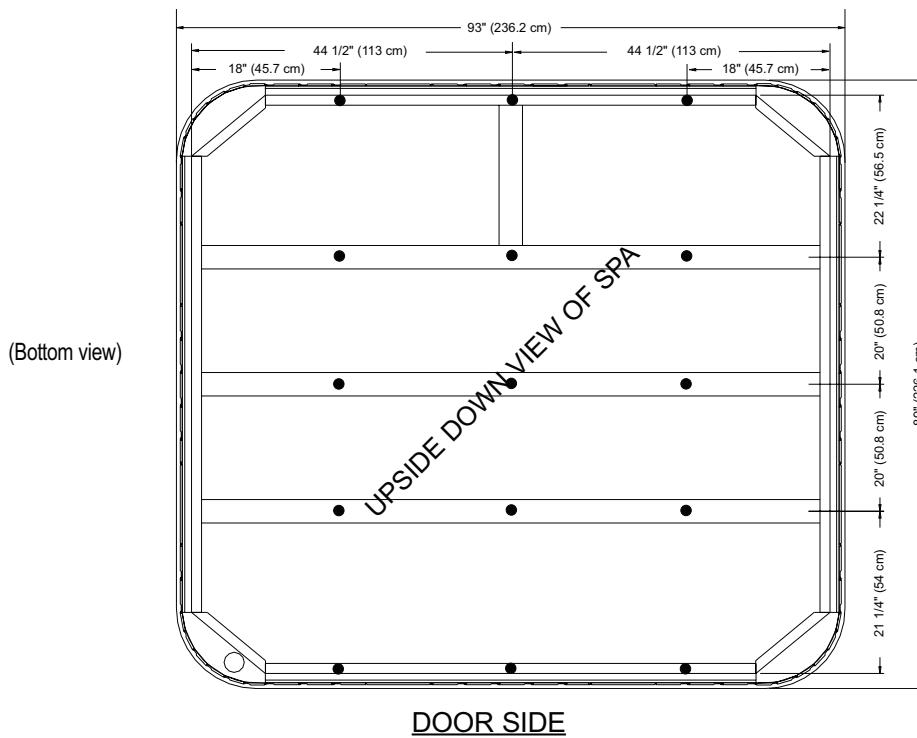

Envoy® (Model KK)

Dimensions

NOTE: All dimensions are approximate; measure your spa before making critical design or pathway decisions.

- 15 Leveling Points (place shims approx. 18" in from edge, then center middle shims).