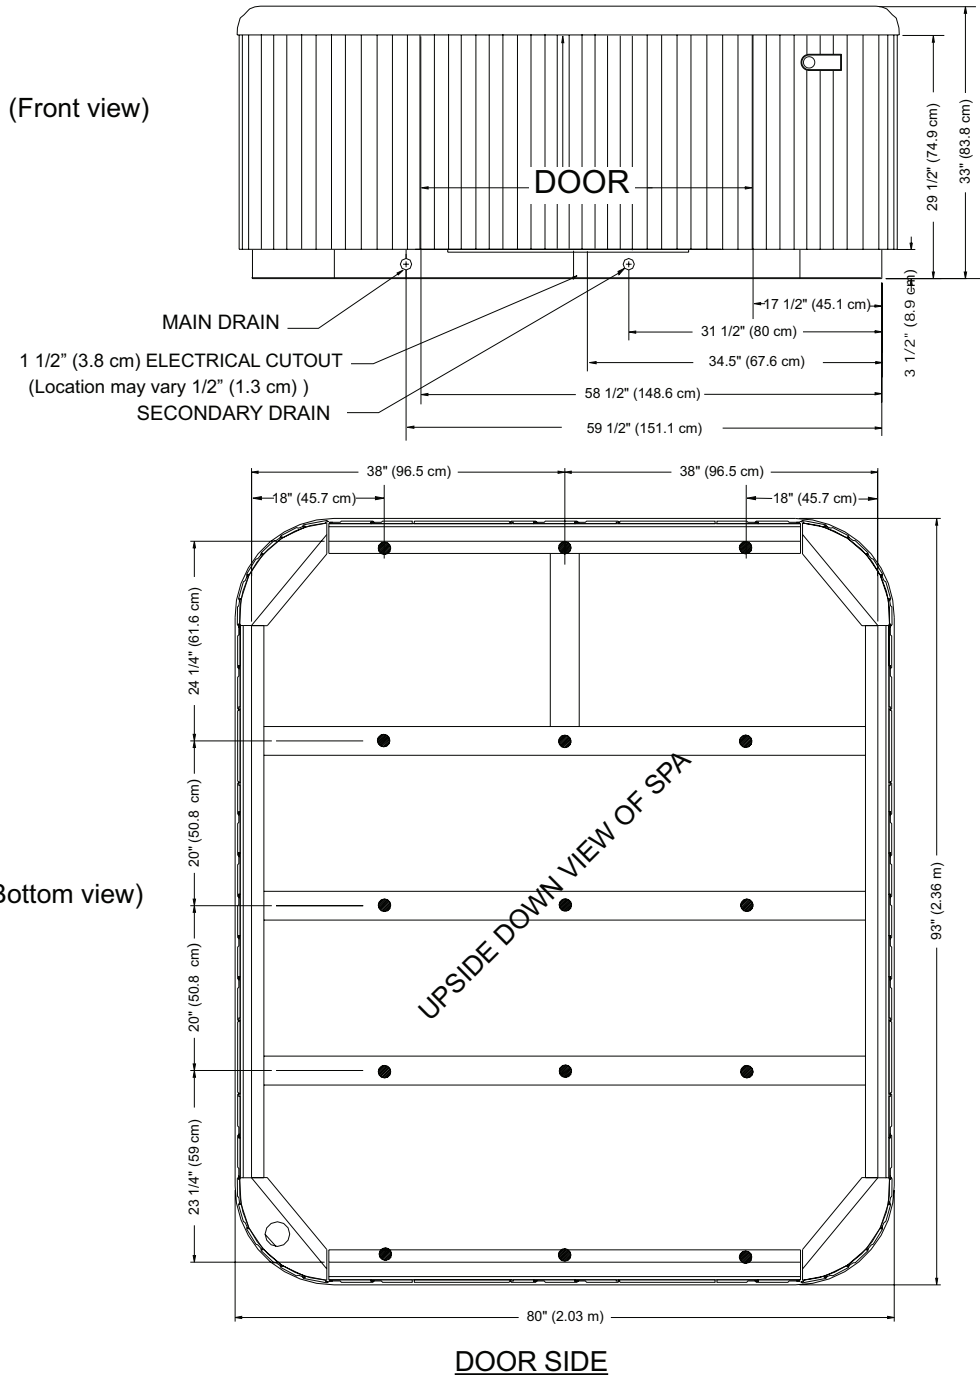

SOVEREIGN (MODEL IIE)

Dimensions

NOTE: All dimensions are approximate; measure your spa before making critical design or pathway decisions.

● **IMPORTANT:** The *Sovereign* has 15 leveling points (place shims at illustrated locations)