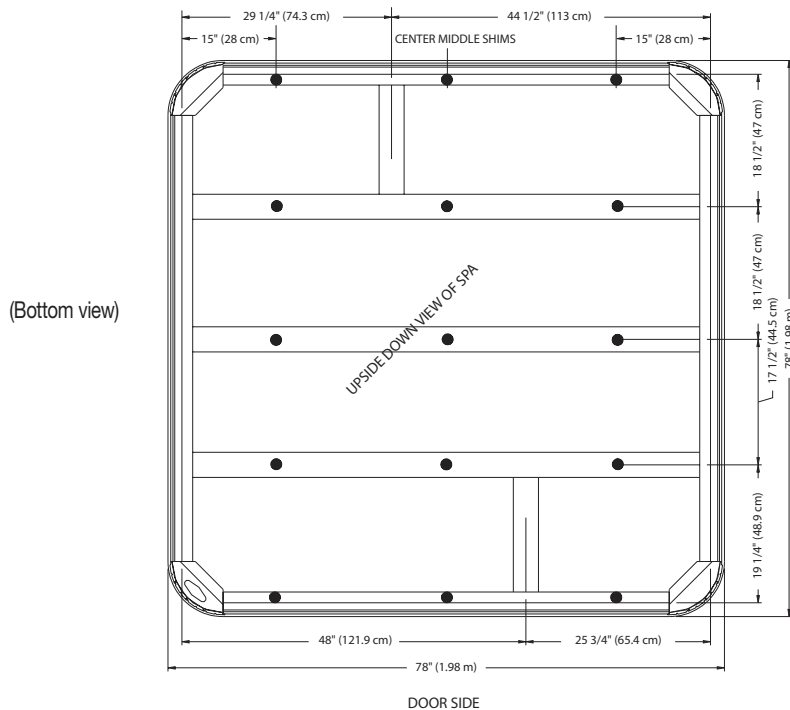

Sumatran® (Model N)

Dimensions

NOTE: All dimensions are approximate; measure your spa before making critical design or pathway decisions.

- 15 Leveling Points (place shims approx. 15" in from edge, then center middle shims)