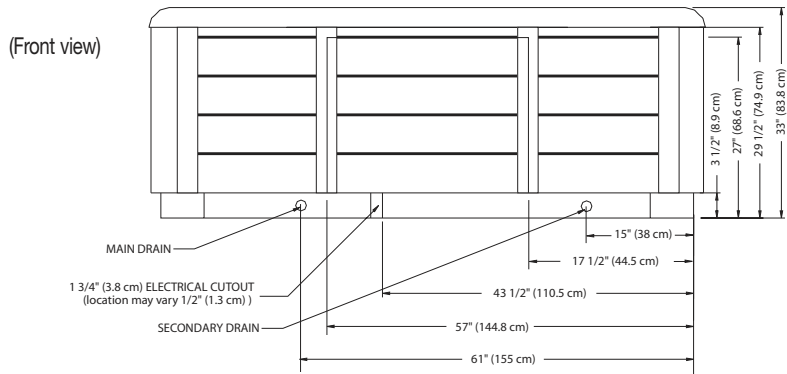

Sumatran® (Model N)

Dimensions

NOTE: All dimensions are approximate; measure your spa before making critical design or pathway decisions.

- 15 Leveling Points (place shims approx. 15" in from edge, then center middle shims)