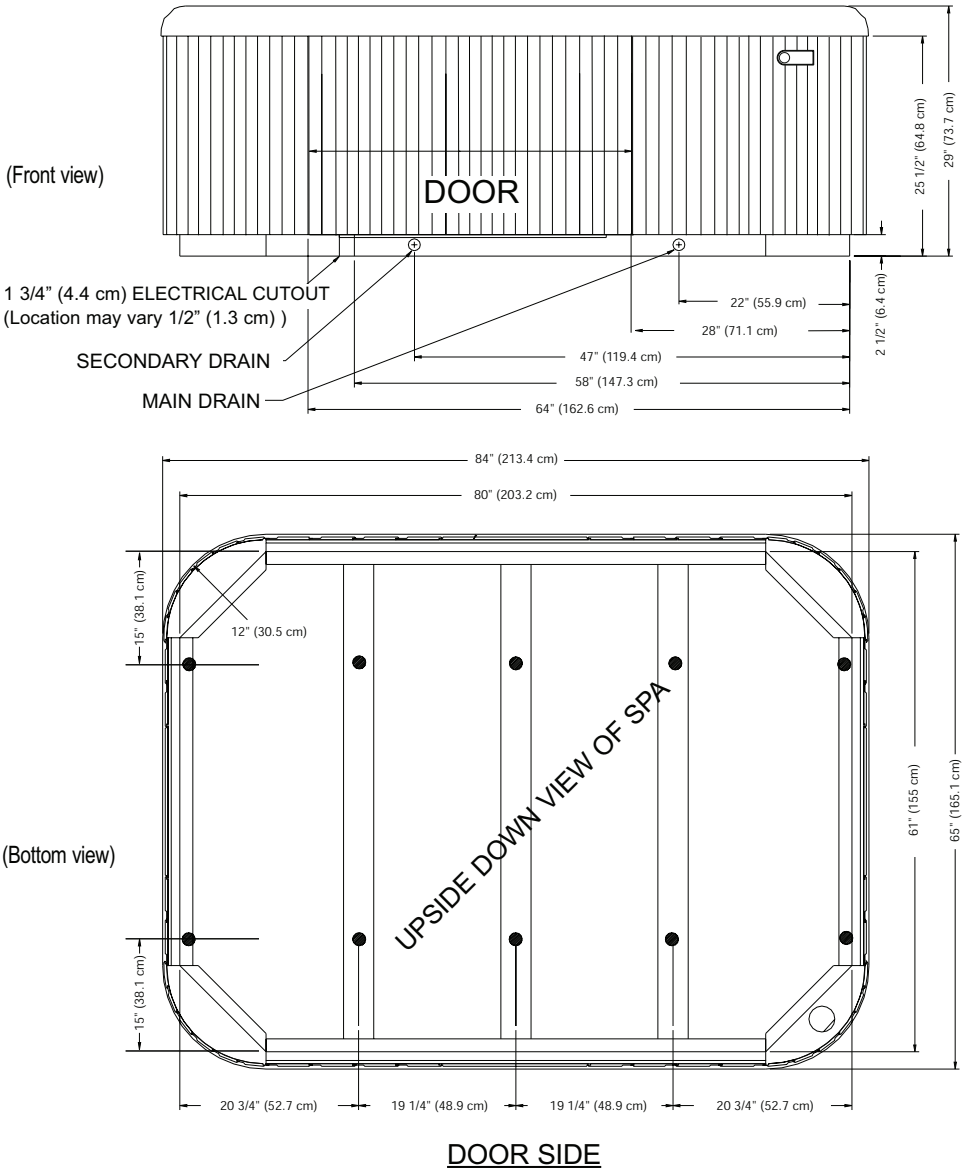

Jetsetter® (Model JJ)

Dimensions

NOTE: All dimensions are approximate; measure your spa before making critical design or pathway decisions.

- 10 leveling points (place shims approx. 15" in from edge).