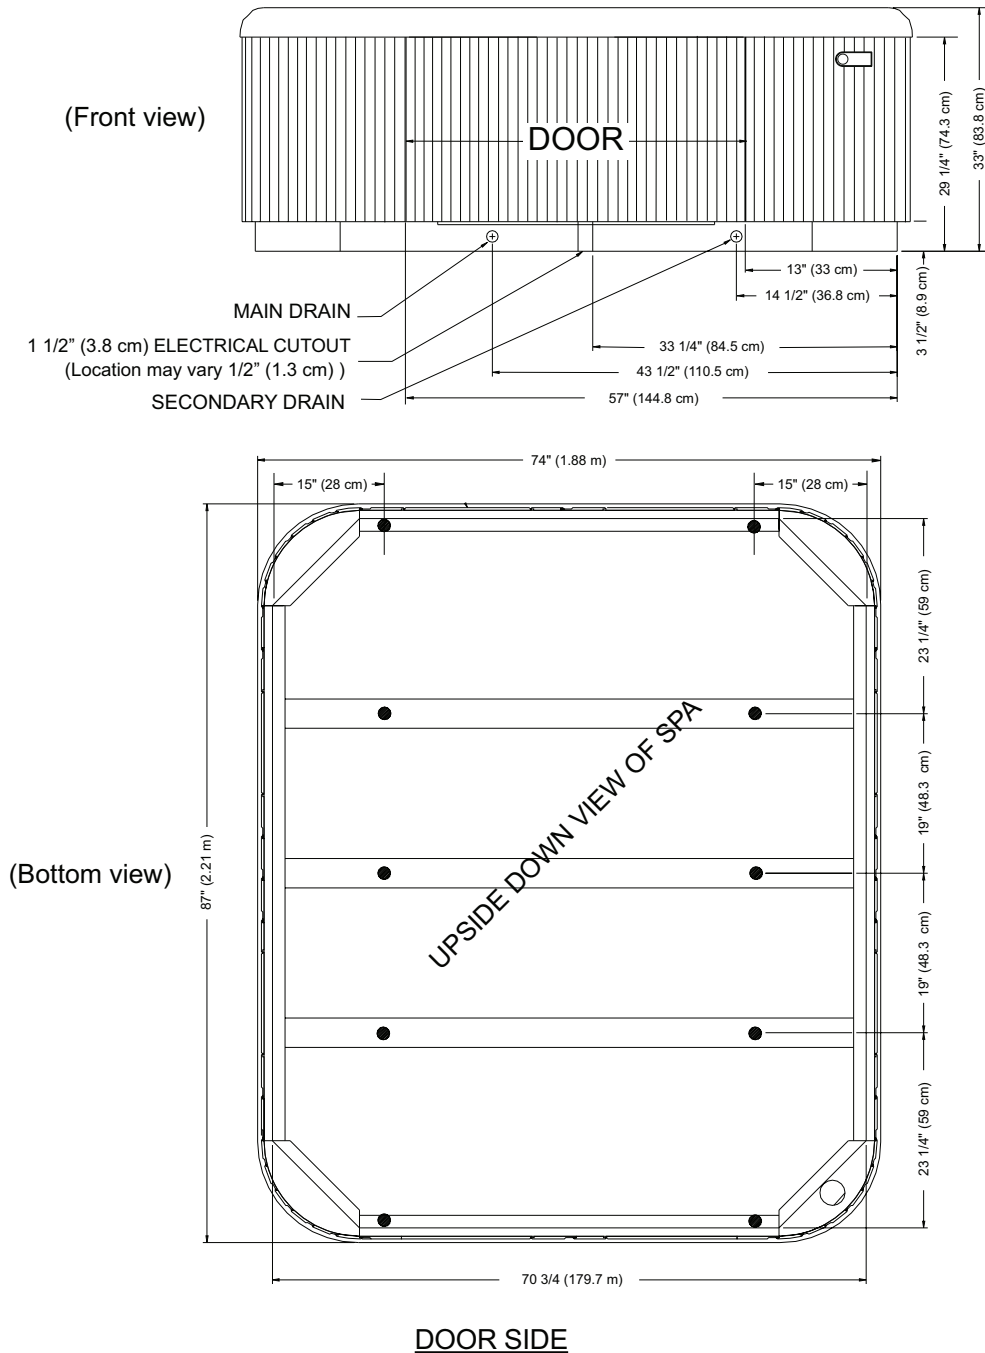

PRODIGY (MODEL HE)

Dimensions

NOTE: All dimensions are approximate; measure your spa before making critical design or pathway decisions.

● **IMPORTANT:** The *Sovereign* has 10 leveling points (place shims at illustrated locations)