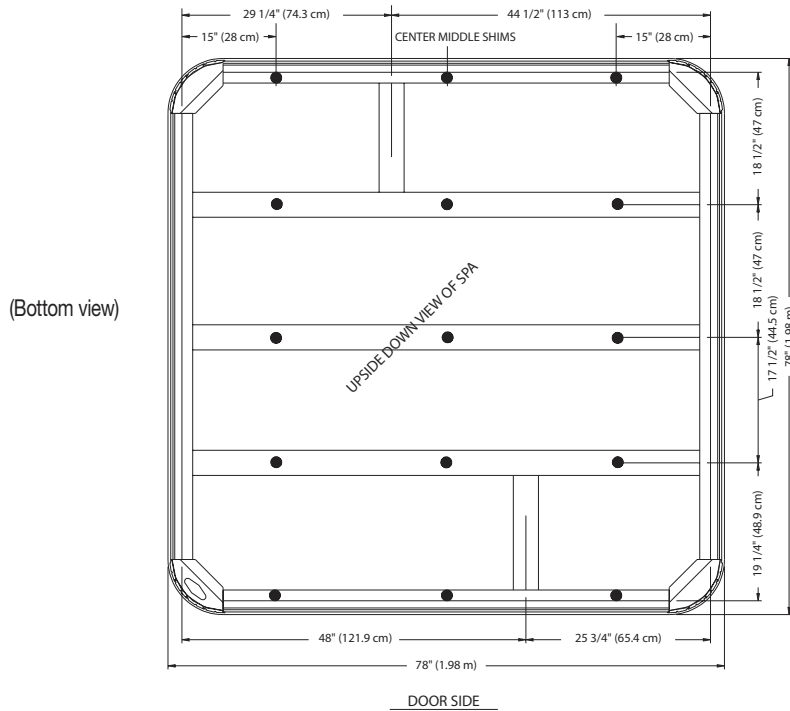

Sumatran® (Model N)

Dimensions

NOTE: All dimensions are approximate; measure your spa before making critical design or pathway decisions.

- 15 Leveling Points (place shims approx. 15" in from edge, then center middle shims)