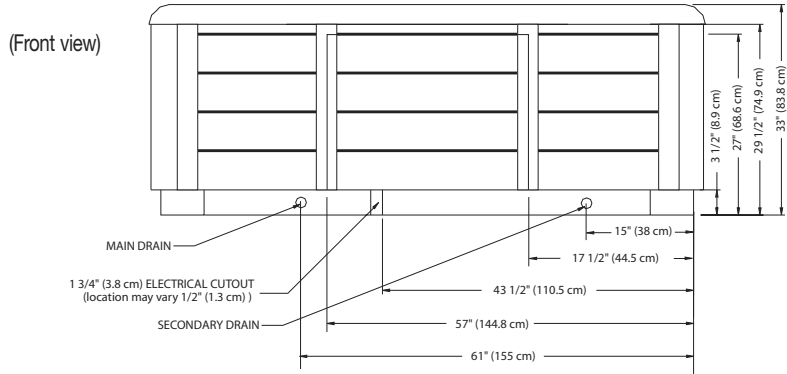

Sumatran® (Model N)

Dimensions

NOTE: All dimensions are approximate; measure your spa before making critical design or pathway decisions.

- 15 Leveling Points (place shims approx. 15" in from edge, then center middle shims)